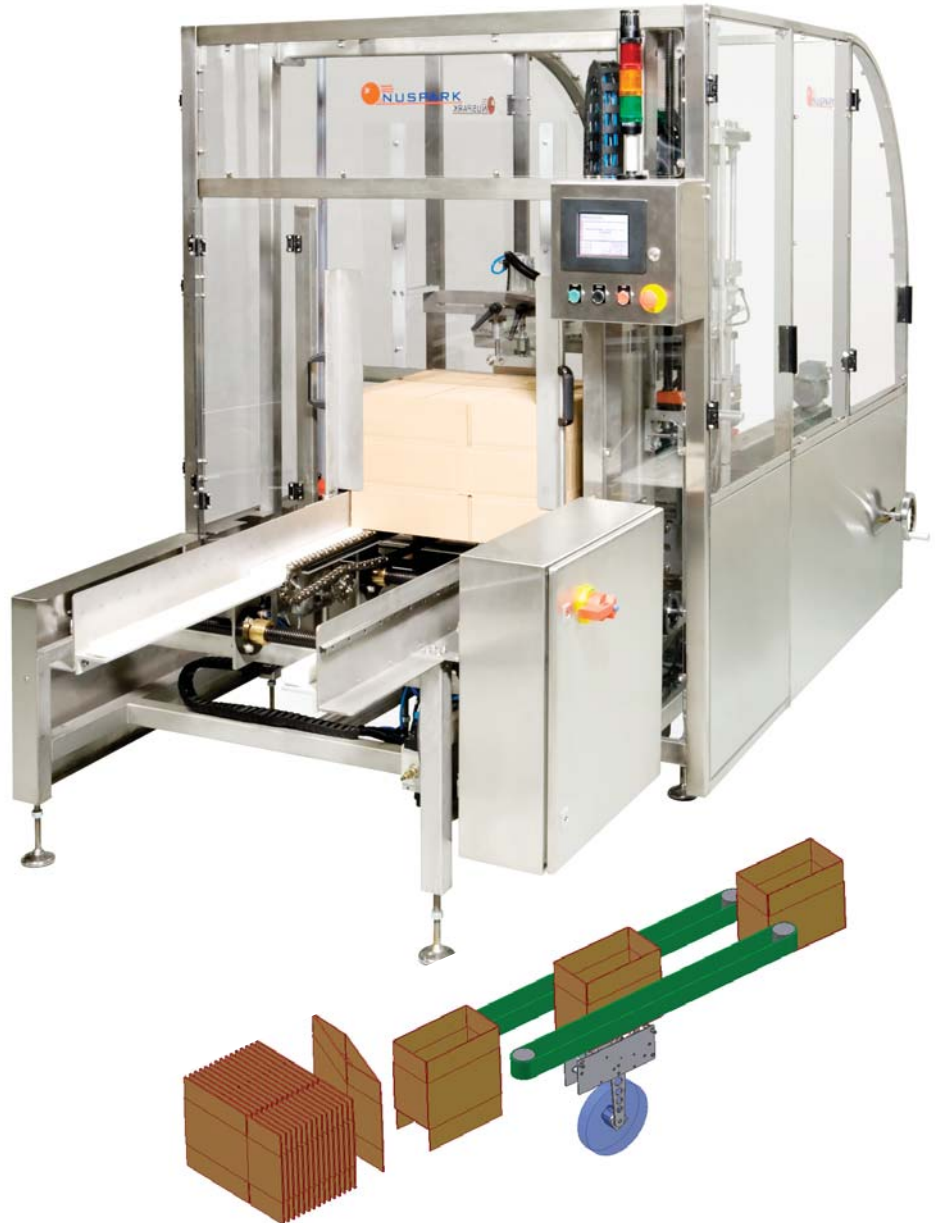

NCE-25

High speed
case erector
with bottom
sealer

Output	25 cases / min	
Carton size range	min.	max.
L ength	6" (150 mm)	20" (500 mm)
W idth	4.5" (120 mm)	16" (405 mm)
D epth	4" (100 mm)	16" (405 mm)