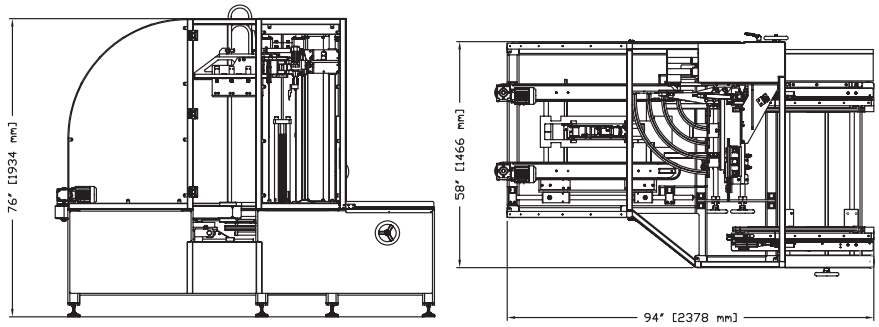

NCE-25

High speed
case erector
with bottom
sealer

Output	25 cases / min	
Carton size range	min.	max.
L ength	6" (150 mm)	20" (500 mm)
W idth	4.5" (120 mm)	16" (405 mm)
D epth	4" (100 mm)	16" (405 mm)